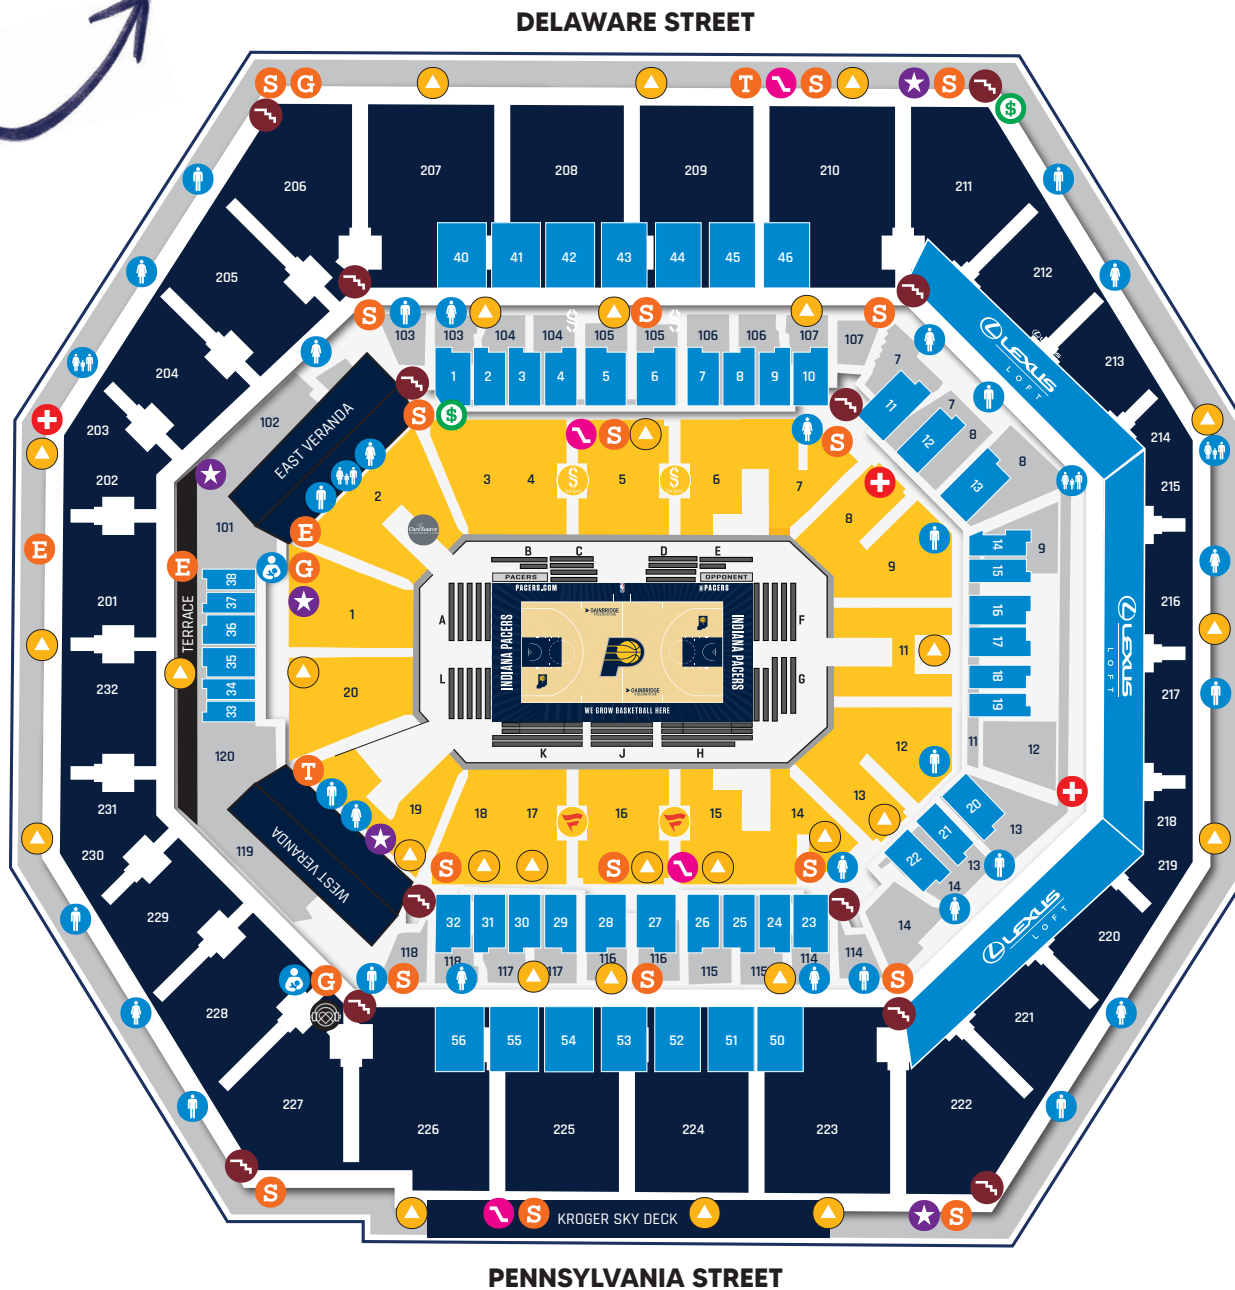

DINING AT GAINBRIDGE FIELDHOUSE

ASCENSION ST. VINCENT ENTRY PAVILION

-  MEN'S RESTROOM
-  WOMEN'S RESTROOM
-  ALL-GENDER RESTROOM
-  MOTHERS' ROOM
-  SENSORY ROOM
-  FIRST AID
-  CASH-TO-CARD MACHINES
-  FOOD & BEVERAGE
-  FANATICS SPORTSBOOK HARDWOOD CLUB
-  SIRE SPIRITS '67 CLUB
-  CARESOURCE COURTSIDE CLUB
-  GUEST SERVICES
-  ELEVATOR
-  TICKET INFO
-  STAIRS
-  MERCHANDISE STAND
-  ESCALATOR
-  SUITES
-  EMERGENCY EXIT

MAIN CONCOURSE

- SECTION 1**
Bar | Beer, Wine & Cocktails
- SECTION 2**
Ben's Pretzels | INDY Local Fresh-Made Pretzels & Fresh-Squeezed Lemonade
- SECTION 4**
Fast Break Market | Grab N Go Beverages & Snacks
Milagro Bar | Beer, Wine & Cocktails
- SECTION 5**
Fieldhouse Favorites | HotBox Pizza, Burgers, Hot Dogs, Chicken Tenders & Coffee
- SECTION 6**
Three Point Taqueria | Tacos & Nachos
- SECTION 7**
Sailor Jerry Bar | Beer, Wine & Cocktails
Orange Leaf | Spiked Lemonade & Frozen Yogurt
- SECTION 9**
Please & Thank You Cookies | Assorted Cookies, Iced Coffee, Lemonade & Assorted Tea
- SECTION 11**
Chick-fil-A | Chicken Sandwiches, Fries & Chips
Shake Bar by Steak 'n Shake | Gourmet Milkshakes
Yuengling Flight Deck | Beer, Wine & Cocktails
- SECTION 13**
Crossroads Eats Operated by Mambos | Cheesesteaks, Burgers & Loaded Nachos
Walking Taco Cart | Walking Taco with Assorted Chips with Beef or Chicken & Beverages
- SECTION 14**
Corona Bar | Beer, Wine & Cocktails
- SECTION 15**
Warehouse District BBQ | Pulled Pork, Brisket, Mac & Cheese
- SECTION 16**
Fieldhouse Favorites | HotBox Pizza, Burgers, Hot Dogs, Chicken Tenders & Coffee

SECTION 17

The Kitchen | Location of KeyBank Guest Chef Program during Pacers Games
Other Events: Fan Favorite Items

SECTION 18

Moon Drops Distillery Bar | Beer, Wine & Cocktails

SECTION 19

Popcorn Cart | Variety of Flavored Popcorn
Fast Break Market | Grab N Go Beverages & Snacks